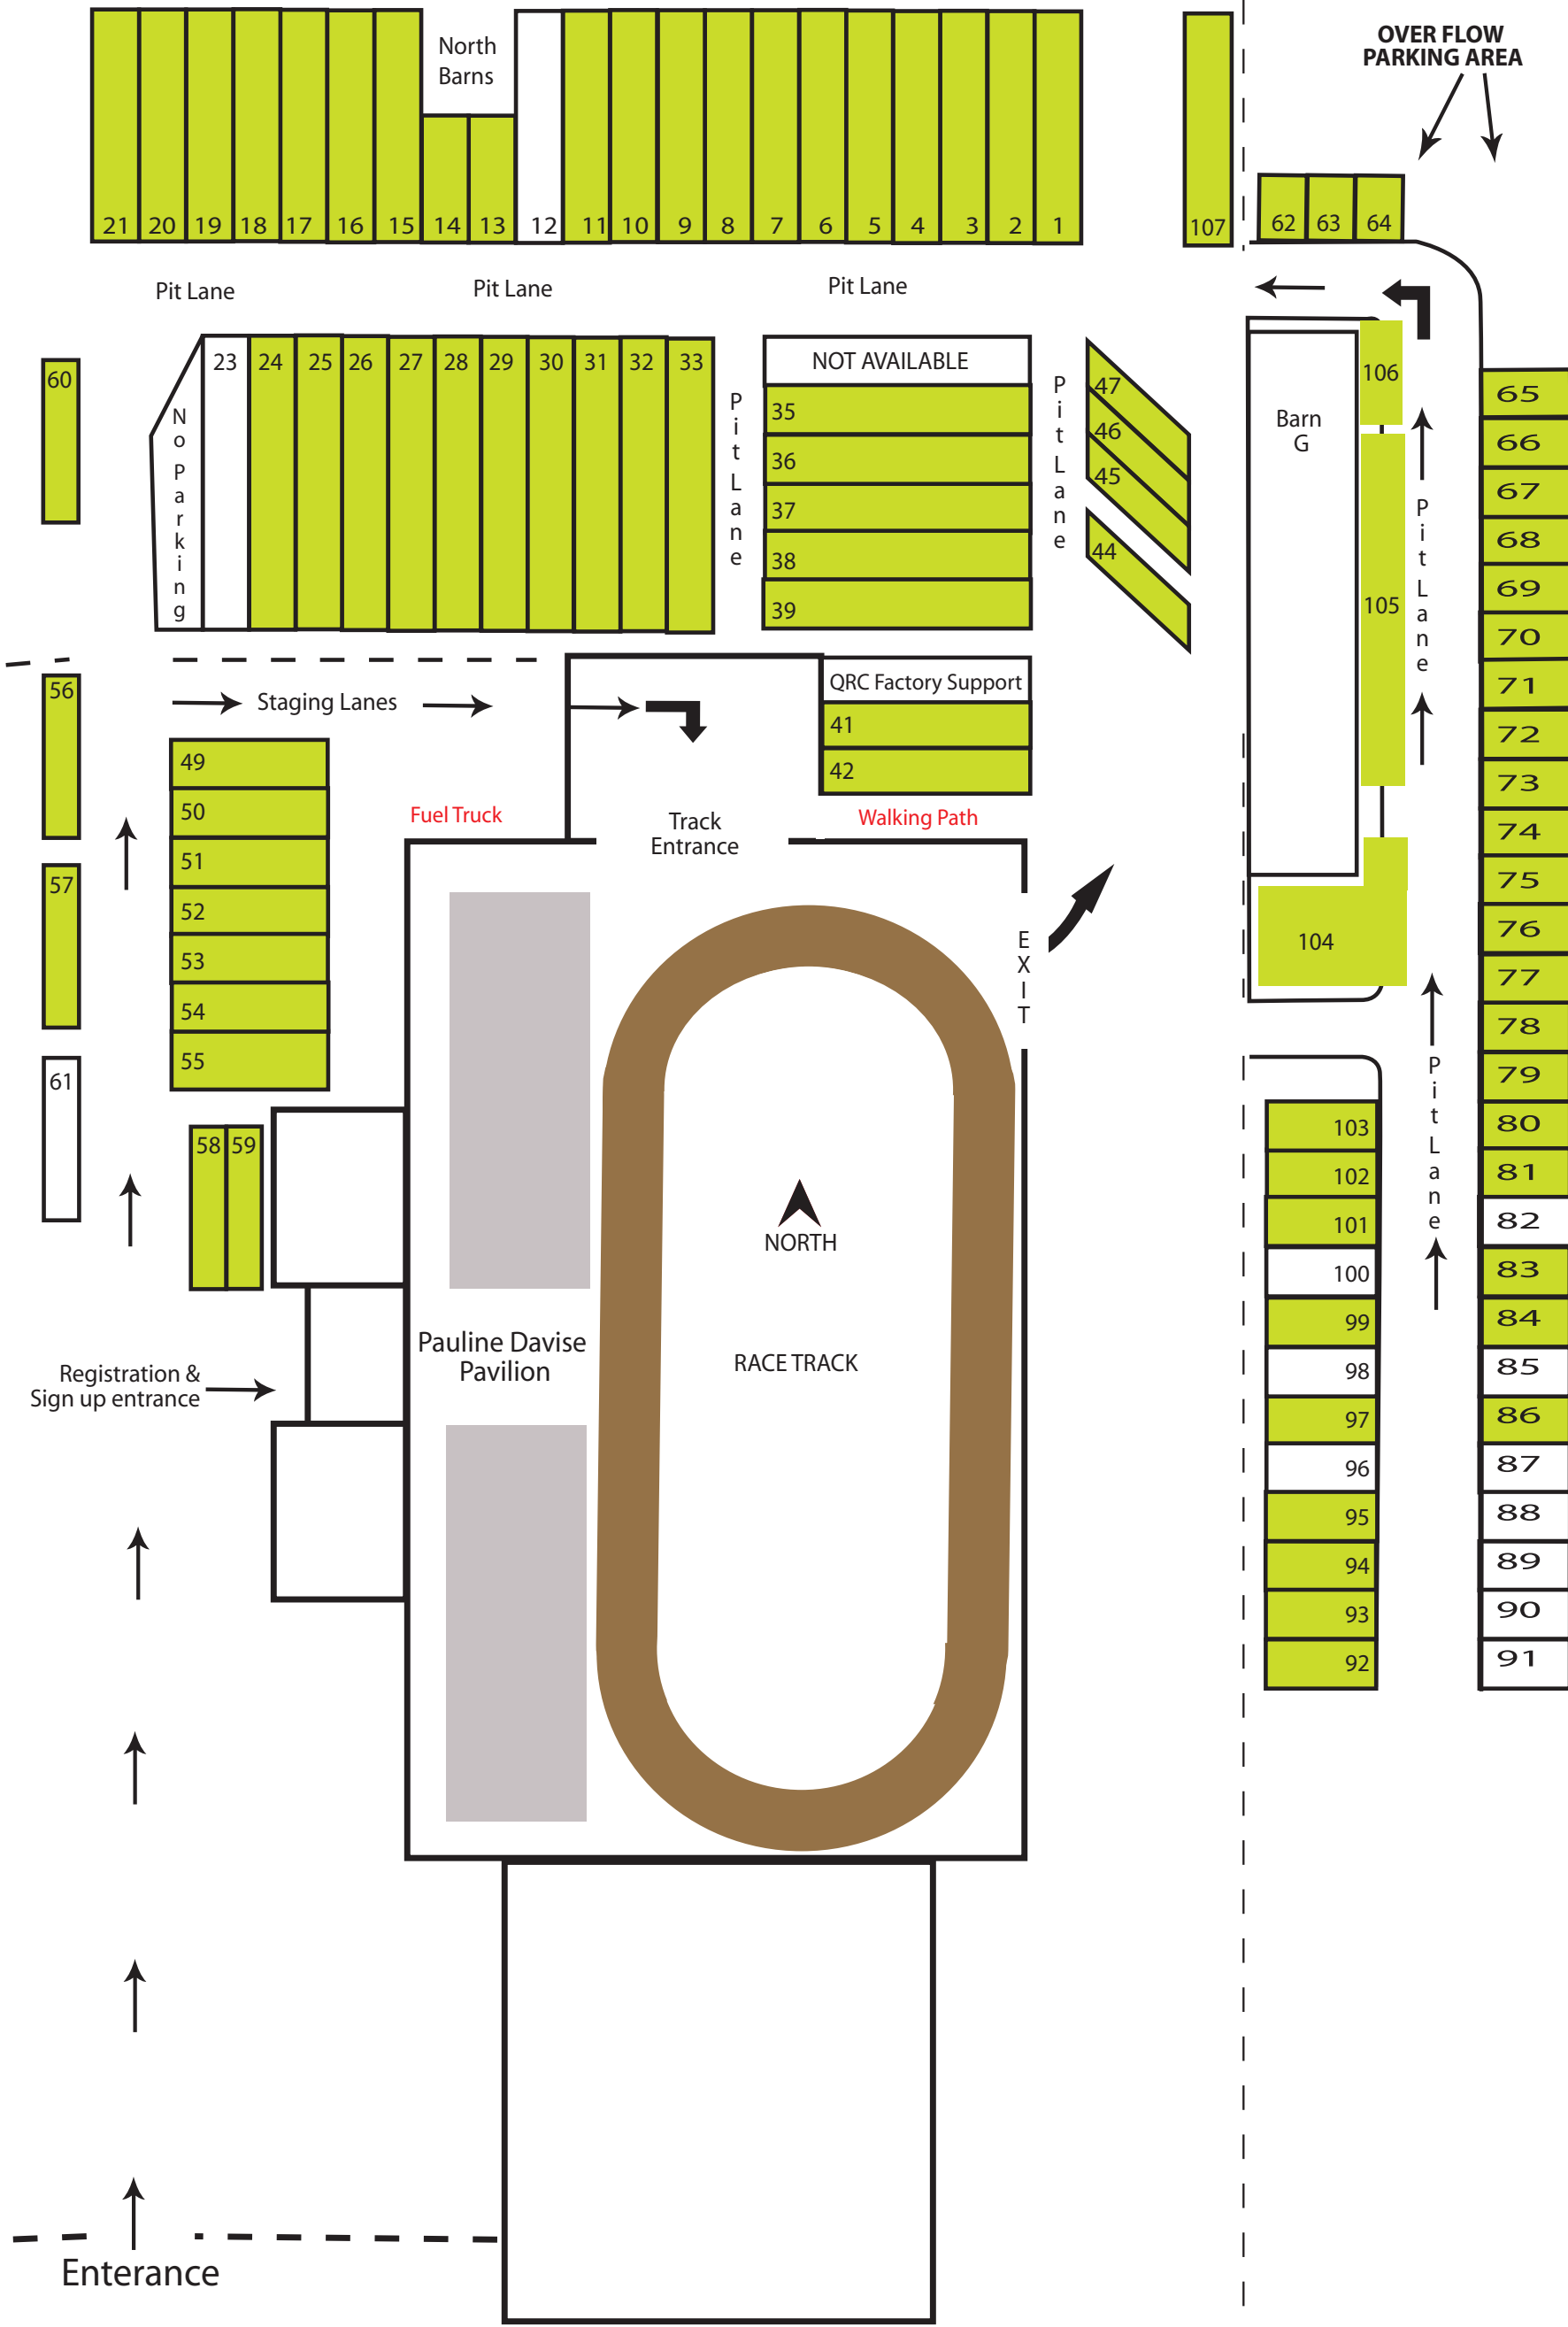

Tehama District Fairgrounds, Red Bluff, California
Outlaw Kart pit parking map layout

North Outside Arena

Space No.	NAME
1	Robinson
2	Pockett
3	Lachance
4	Cavert
5	Cornet
6	Doughtery
7	Ritcheson
8	Swim
9	Mike Juarez
10	Bradway
11	Bartlett
12	
13	Fogde
14	Swin
15	MThorson
16	Taylor
17	Eberheart
18	Rogers
19	Stone
20	Bunch
21	White
22	Not Available
23	Kofoid
24	Rossi
25	Edens
26	Williams
27	Foster
28	McCain (Thacheray)
29	C Raudman
30	Dolin
31	Moore
32	Barns
33	Gable
34	NOT AVAIBLE
35	Pochop
36	McClenon
37	Cumpton
38	Spencer
39	Perkins
40	QRC
41	Rico
42	Sand Hagen
43	Walking Path
44	Nelson
45	Hawkins
46	Blevins
47	Lynch
48	NOT AVAILABLE
49	Majdic
50	Thacheray
51	Raudman
52	Call
53	Able
54	Cate
55	Ing
56	Burton
57	Bear
58	Beaker
59	Carrick
60	Reynolds
61	
62	McGahan
63	Doss
64	Holms
65	Enos
66	Massen
67	Colwell
68	Carrdenas
69	Hamm
70	Hysell
71	Johnson
72	Saunders
73	Mewhirter
74	Corntassel
75	Mittry
76	Forgarty
77	Gannon
78	West
79	Amador
80	McClain
81	Cole
82	
83	Gooch
84	Heath
85	
86	E Johnson
87	Libbee
88	
89	
90	
91	Kleeber
92	Gephart
93	Powell
94	Pendegrass
95	Roch
96	
97	Seavey
98	
99	Donaldson
100	
101	Martin
102	
103	Wolf
104	Williams
105	Pettinger
106	Gibson
107	Ron Johnson